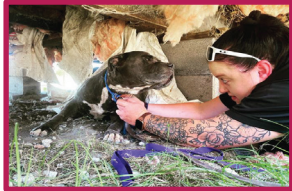

January 2025 IMPACT

SPCA OF TEXAS

Caring for Rescued Animals

576
Animals Entered Our Care

344

229

295
Animals Adopted

274
Animals Transferred to Partners

137
Animals Fostered

Prevent & Prosecute Cruelty

31
Animals Rescued from Cruelty

40
Animal Cruelty Investigations and Follow Ups

Keeping Animals in Their Homes

21,400
Lbs of food given out to the community through our Russell H. Perry Pet Resource Center